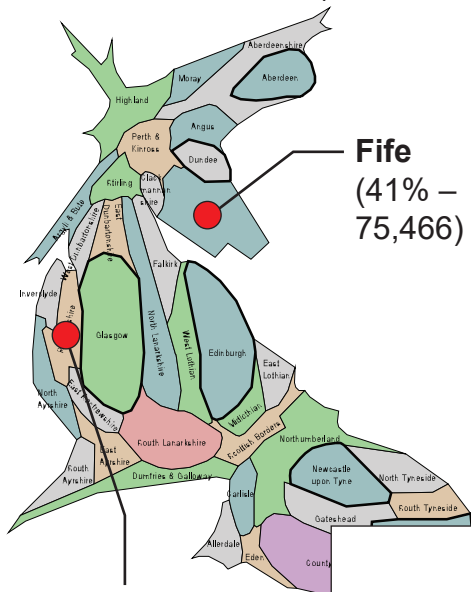

ANTI- SURREY: Leave vote 51.4%
 316,750 (of 870,534)

Eilean Siar (45% – 6,671)

Fife (41% – 75,466)

Renfrewshire (35% – 31,010)

KEY

Fife = voting district
 (41%) = % Leave vote
 (75,466) = number of people voting

Rotherham (68% – 93,272)

Mansfield (71% – 39,927)

Newark and Sherwood (60% – 40,516)

Rushcliffe (42% – 29,888)

SURREY: Leave vote 47.8%
 321,836 (of 851,828)