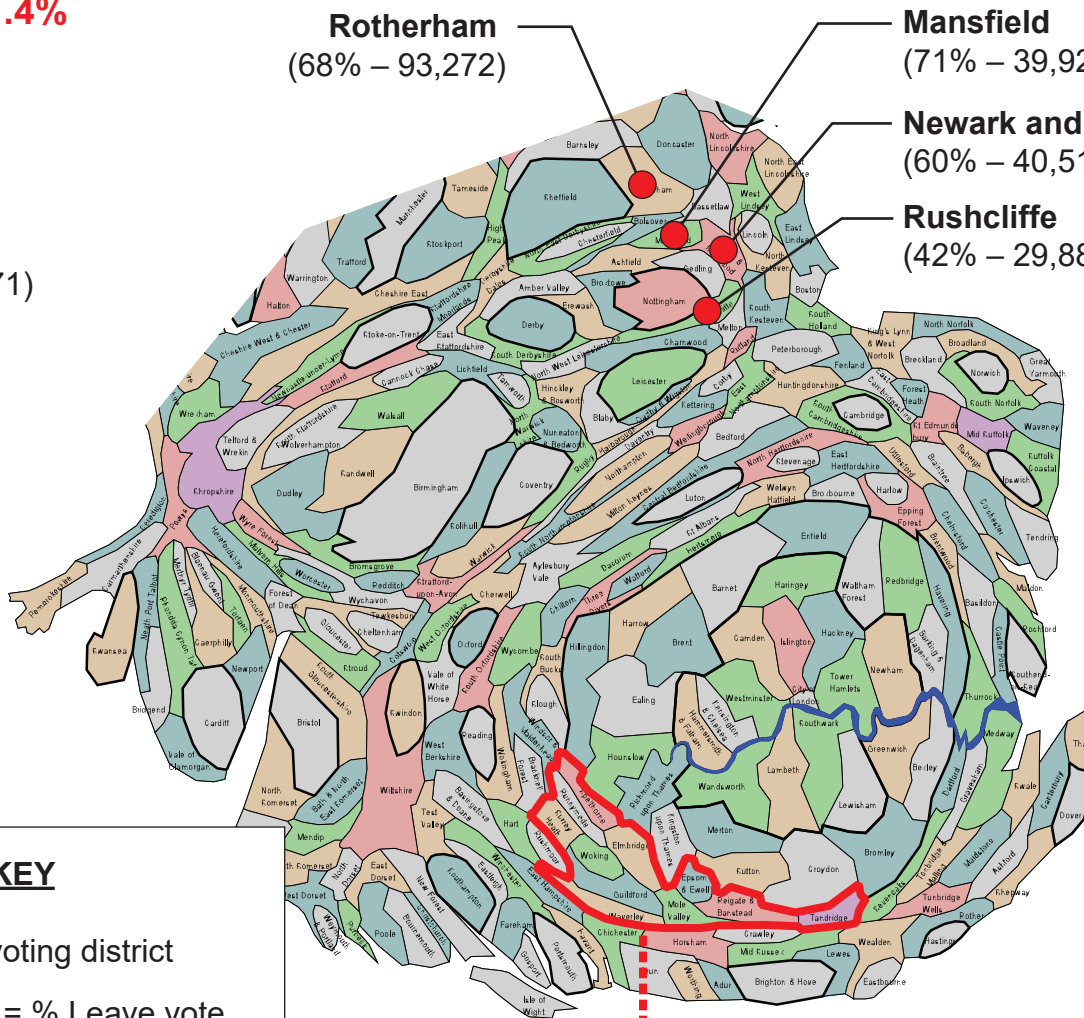

ANTI- SURREY: Leave vote 51.4%
 316,750 (of 870,534)

Eilean Siar (45% – 6,671)

Fife (41% – 75,466)

Renfrewshire (35% – 31,010)

KEY

Fife = voting district
 (41%) = % Leave vote
 (75,466) = number of people voting

Rotherham (68% – 93,272)

Mansfield (71% – 39,927)

Newark and Sherwood (60% – 40,516)

Rushcliffe (42% – 29,888)

SURREY: Leave vote 47.8%
 321,836 (of 851,828)