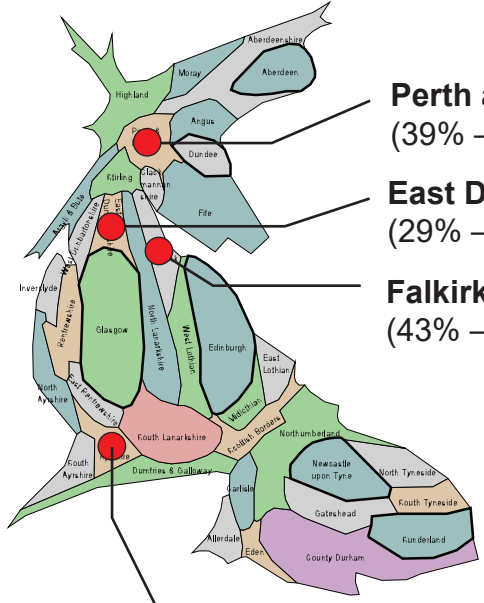

ANTI- BERKSHIRE: Leave 49.4%
 214,599 (of 617,796)

KEY to 'ANTI-'
Barnsley = voting district
 (68%) = % Leave vote
 (83,958) = number of people voting

Perth and Kinross
 (39% – 31,614)

East Dunbartonshire
 (29% – 17,840)

Falkirk
 (43% – 34,271)

East Ayrshire
 (41% – 23,942)

Barnsley (68% – 83,958)

Boston
 (76% – 22,974)

BERKSHIRE:
 Leave vote 47.3%
 220,927 (of 617,656)