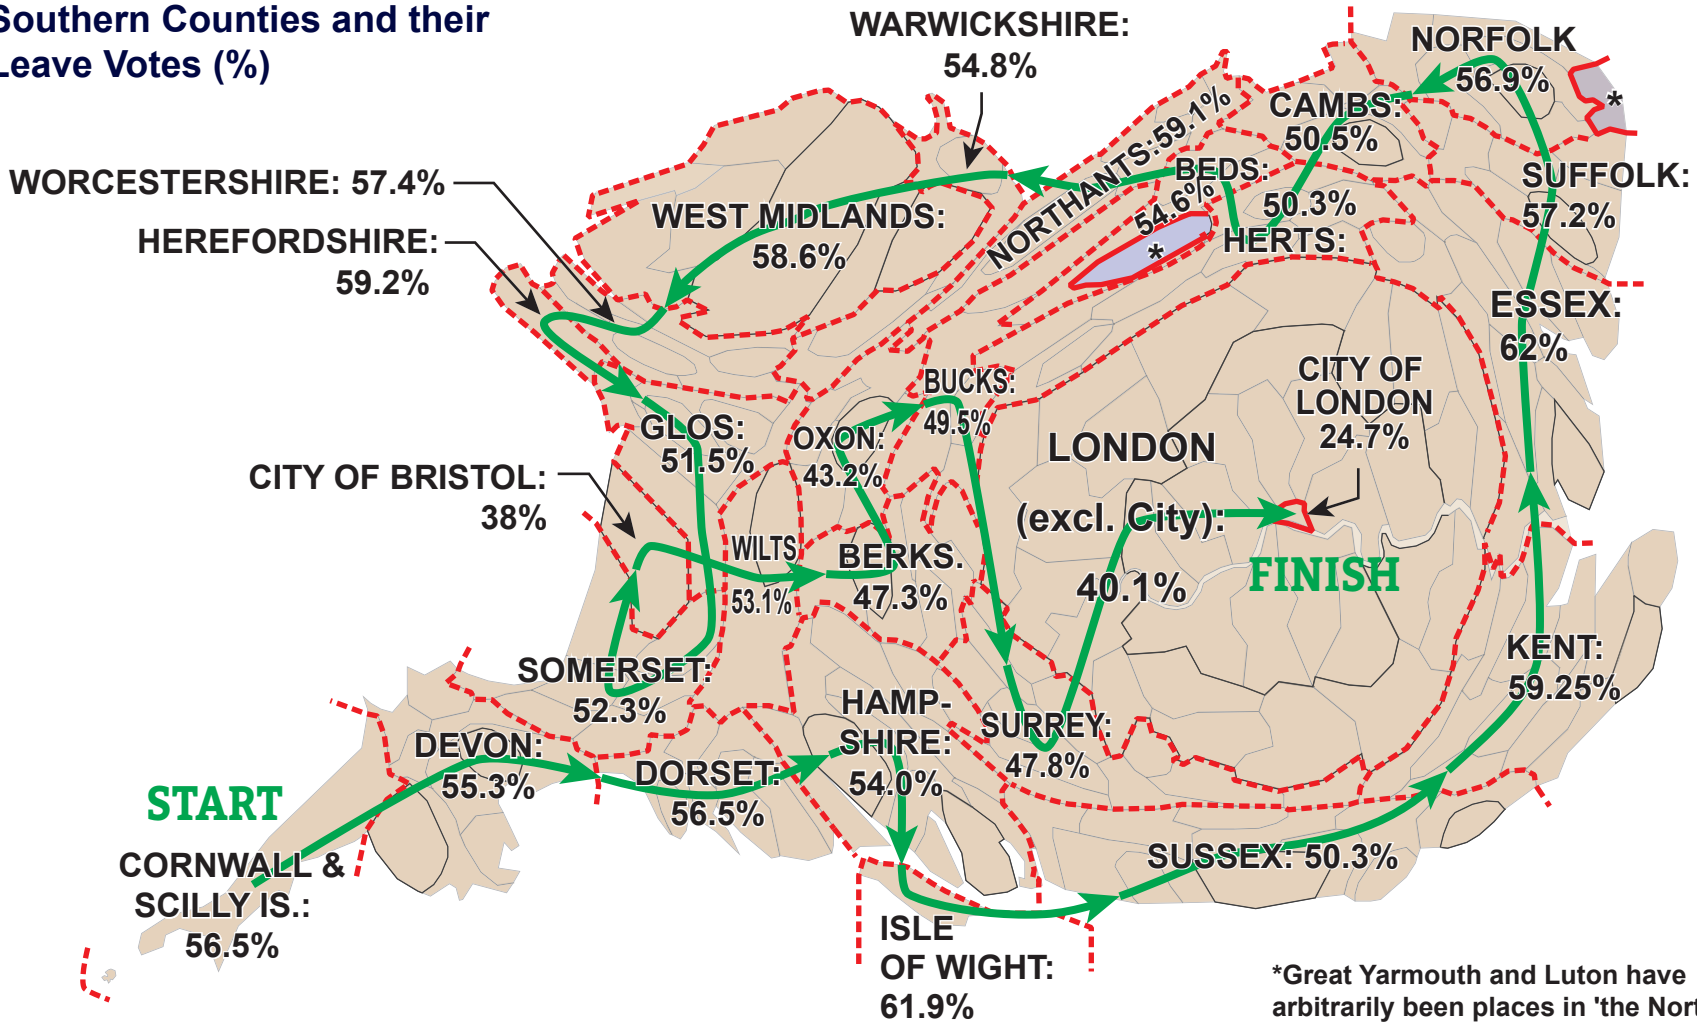

The Brexit Way

Southern Counties and their Leave Votes (%)

*Great Yarmouth and Luton have arbitrarily been places in 'the North' – it makes no difference to the overall result of the South having more Leave votes.