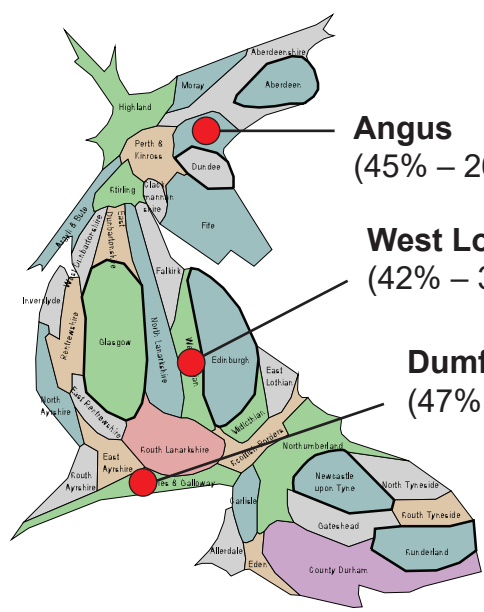

ANTI- BUCKINGHAMSHIRE:

Leave 51.2%
201,847 (of 565,839)

Angus
 (45% – 26,511)

West Lothian
 (42% – 36,948)

Dumfries and Galloway
 (47% – 38,803)

Oldham
 (61% – 65,369)

South Derbyshire
 (60% – 34,216)

BUCKINGHAMSHIRE:
Leave vote 49.5%
213,558
(of 561,085)

KEY to 'ANTI-'

Oldham = voting district
 (61%) = % Leave vote
 (65,369) = number of people voting