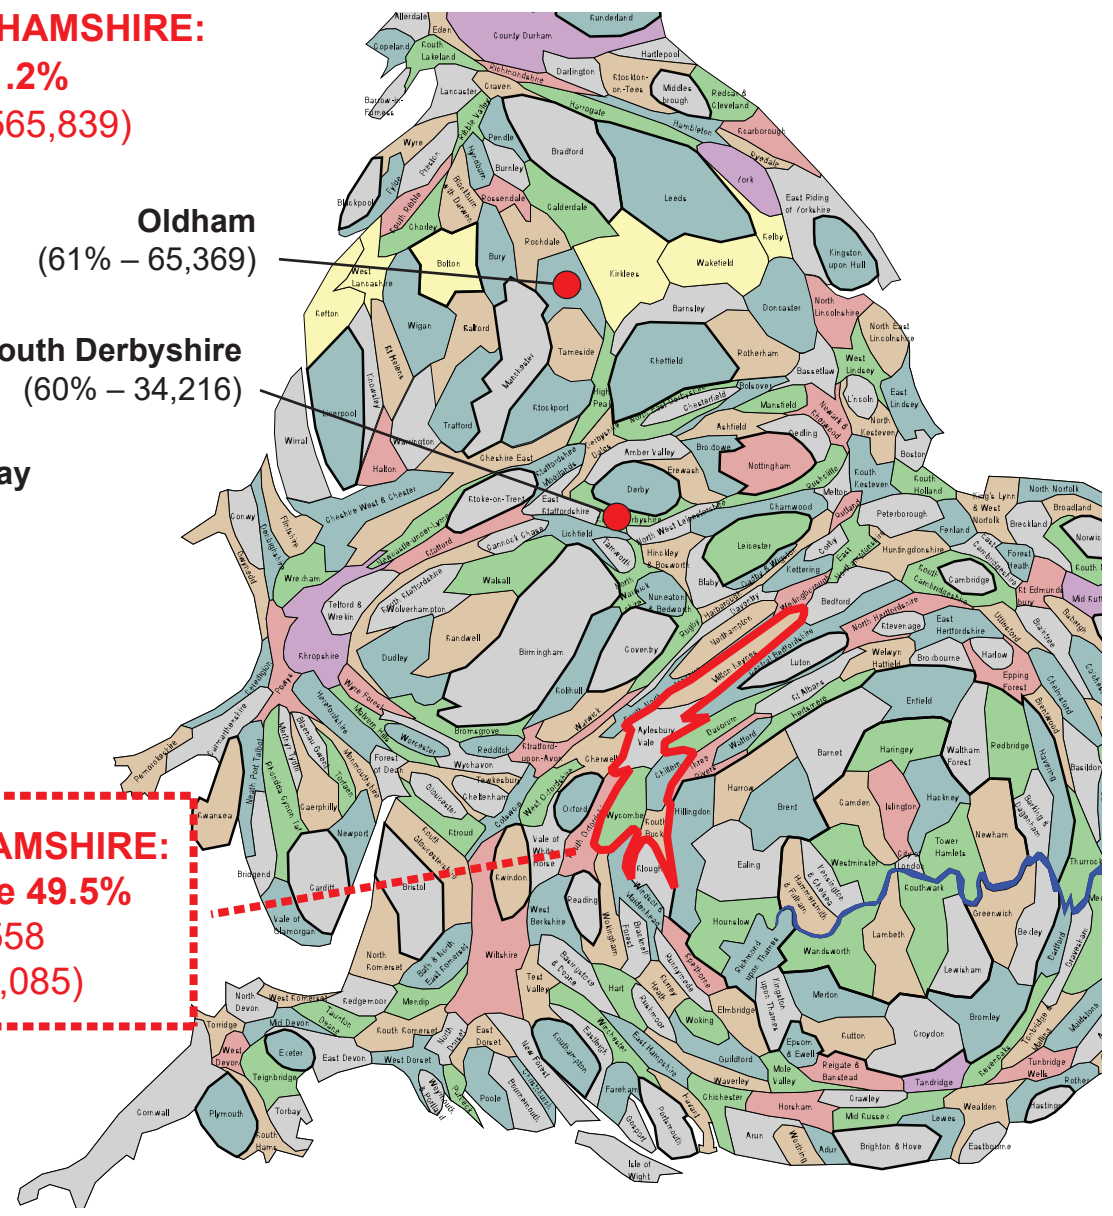

ANTI- BUCKINGHAMSHIRE:

Leave 51.2%
201,847 (of 565,839)

Angus
 (45% – 26,511)

West Lothian
 (42% – 36,948)

Dumfries and Galloway
 (47% – 38,803)

Oldham
 (61% – 65,369)

South Derbyshire
 (60% – 34,216)

BUCKINGHAMSHIRE:
Leave vote 49.5%
213,558
(of 561,085)

KEY to 'ANTI-'

Oldham = voting district
 (61%) = % Leave vote
 (65,369) = number of people voting