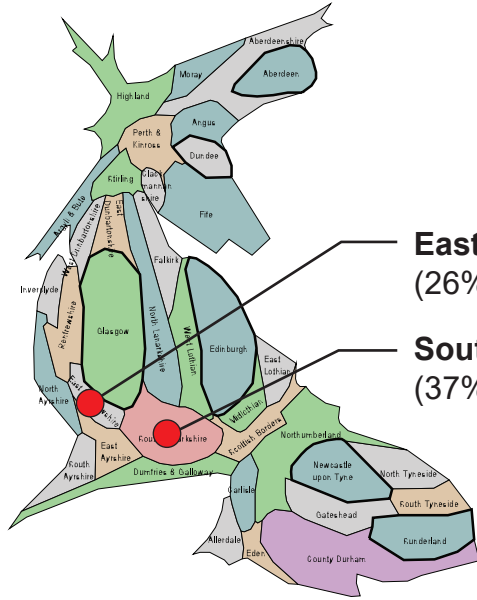

ANTI- OXFORDSHIRE: Leave 45.9%
 157,175 (of 488,542)

East Renfrewshire
 (26% – 13,596)

South Lanarkshire
 (37% – 60,024)

Wyre
 (64% – 40,163)

Bassetlaw
 (68% – 43,392)

KEY to 'ANTI-'

Wyre = voting district
 (64%) = % Leave vote
 (40,163) = number of people voting

OXFORDSHIRE:
 Leave vote 43.2%
 163,573
 (of 486,832)