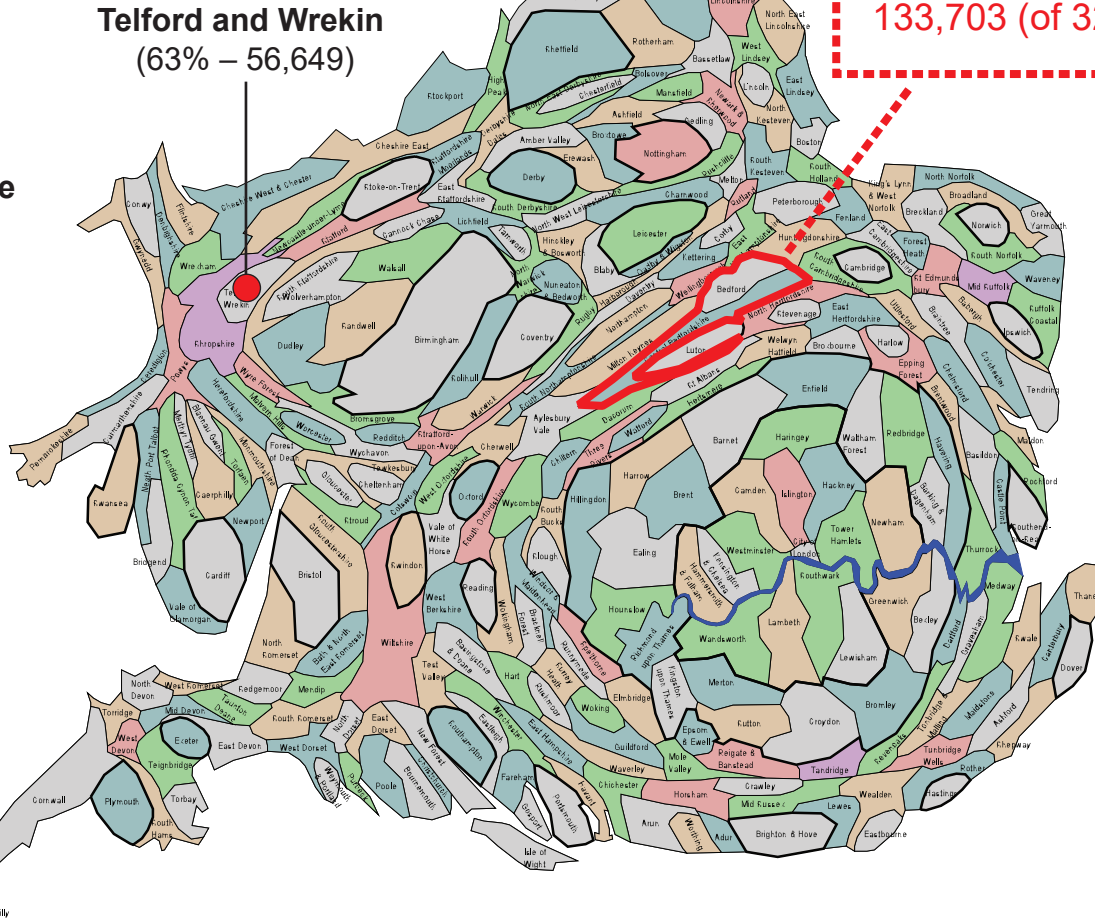

ANTI-BEDFORDSHIRE: Leave 51.0%

122,734 (of 337,742)

BEDFORDSHIRE: Leave vote 54.6%

133,703 (of 323,534)

Highland
(44% – 55,349)

Clackmannanshire
(42% – 10,736)

Telford and Wrekin
(63% – 56,649)

KEY to 'ANTI-'

Highland = voting district

(44%) = % Leave vote

(55,349) = number of people voting