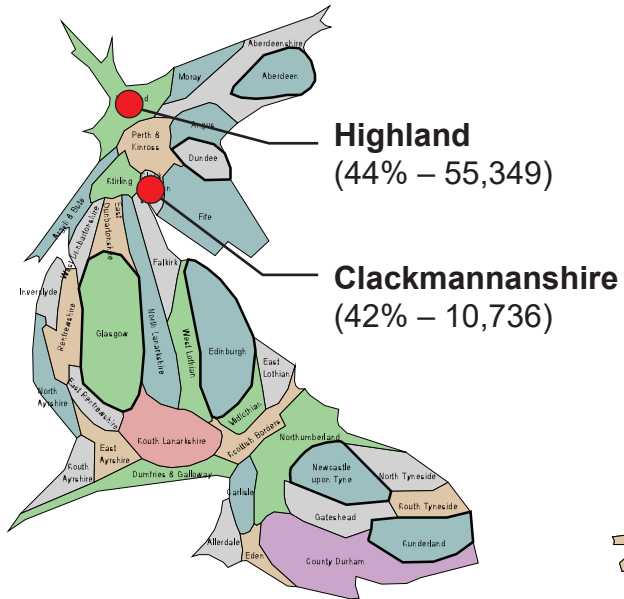

ANTI-BEDFORDSHIRE: Leave 51.0%

122,734 (of 337,742)

BEDFORDSHIRE: Leave vote 54.6%

133,703 (of 323,534)

Highland
(44% – 55,349)

Clackmannanshire
(42% – 10,736)

Telford and Wrekin
(63% – 56,649)

KEY to 'ANTI-'

Highland = voting district

(44%) = % Leave vote

(55,349) = number of people voting