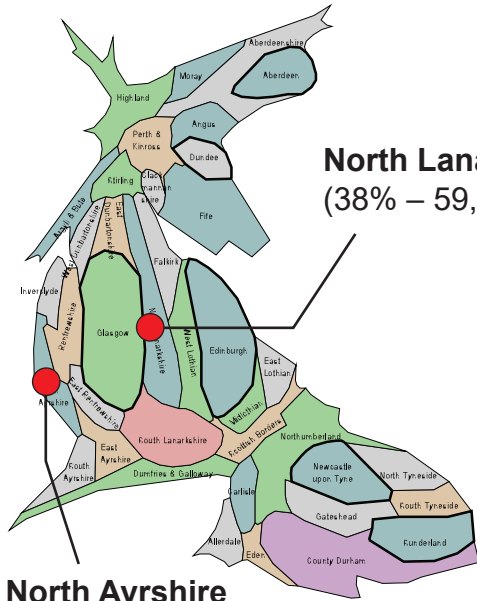

ANTI- HERTFORDSHIRE: Leave vote 55.1%
 309,006 (of 841,217)

HERTFORDSHIRE: Leave vote 50.3%
 325,311 (of 834,434)

North Lanarkshire
 (38% – 59,400)

North Ayrshire
 (43% – 29,110)

Wigan
 (64% – 104,331)

Wakefield
 (66% – 116,165)

KEY

Wigan = voting district
 (64%) = % Leave vote
 (104,331) = number of people voting