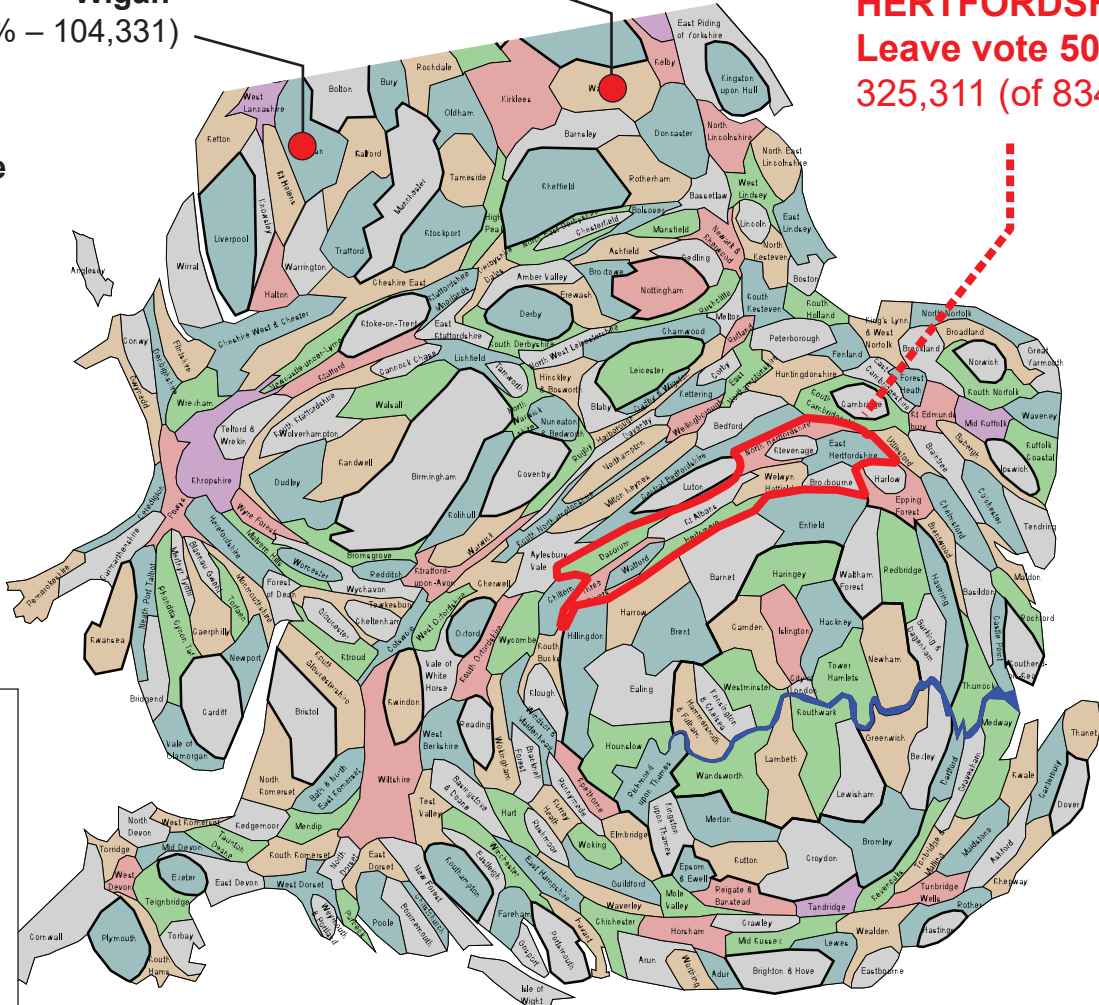

ANTI- HERTFORDSHIRE: Leave vote 55.1%
 309,006 (of 841,217)

HERTFORDSHIRE: Leave vote 50.3%
 325,311 (of 834,434)

North Lanarkshire
 (38% – 59,400)

North Ayrshire
 (43% – 29,110)

Wigan
 (64% – 104,331)

Wakefield
 (66% – 116,165)

KEY

Wigan = voting district
 (64%) = % Leave vote
 (104,331) = number of people voting