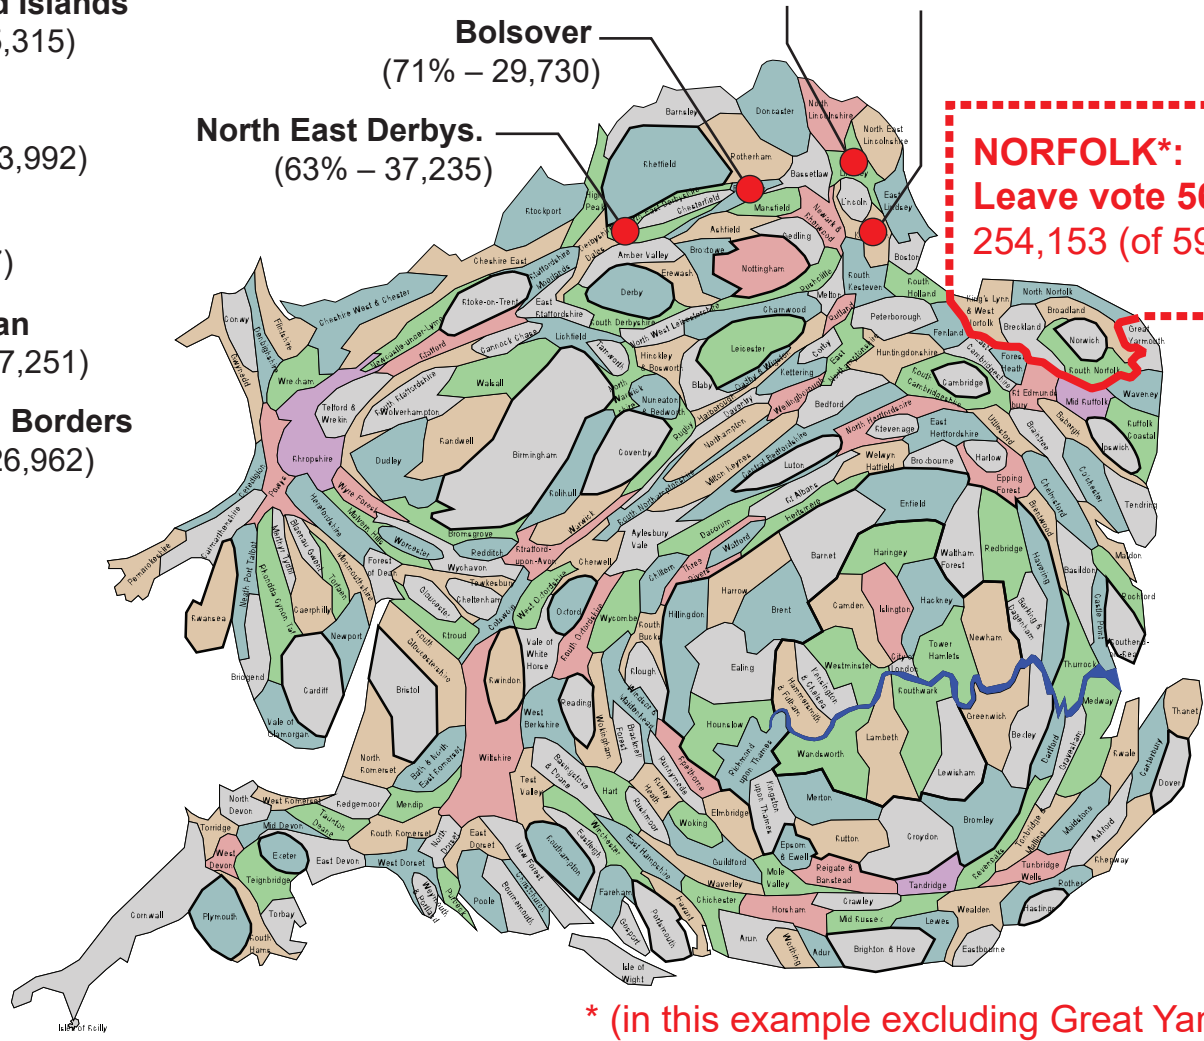

**ANTI- NORFOLK: Leave 52.4%**  
 232,302 (of 606,928)

**West Lindsey** (62% – 33,847) **North Kesteven** (62% – 42,183)

**Bolsover**  
 (71% – 29,730)

**North East Derbys.**  
 (63% – 37,235)

**NORFOLK\*:**  
 Leave vote 56.9%  
 254,153 (of 593,678)

**KEY to 'ANTI-'**

**Moray** = voting district  
 (50%) = % Leave vote  
 (23,992) = number of people voting

\* (in this example excluding Great Yarmouth)