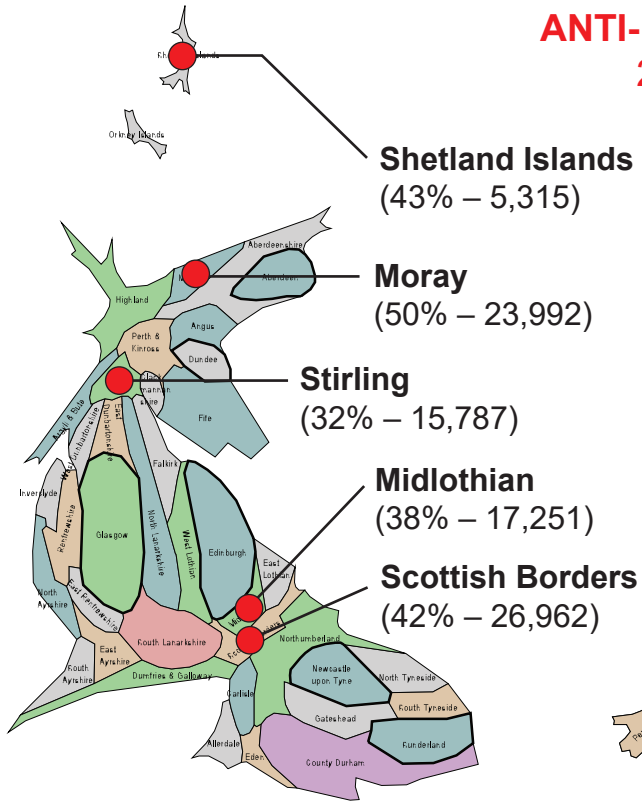

**ANTI- NORFOLK: Leave 52.4%**  
 232,302 (of 606,928)

**West Lindsey** (62% – 33,847) **North Kesteven** (62% – 42,183)

**Bolsover**  
 (71% – 29,730)

**North East Derbys.**  
 (63% – 37,235)

**NORFOLK\*:**  
 Leave vote 56.9%  
 254,153 (of 593,678)

**KEY to 'ANTI-'**

**Moray** = voting district  
 (50%) = % Leave vote  
 (23,992) = number of people voting

\* (in this example excluding Great Yarmouth)