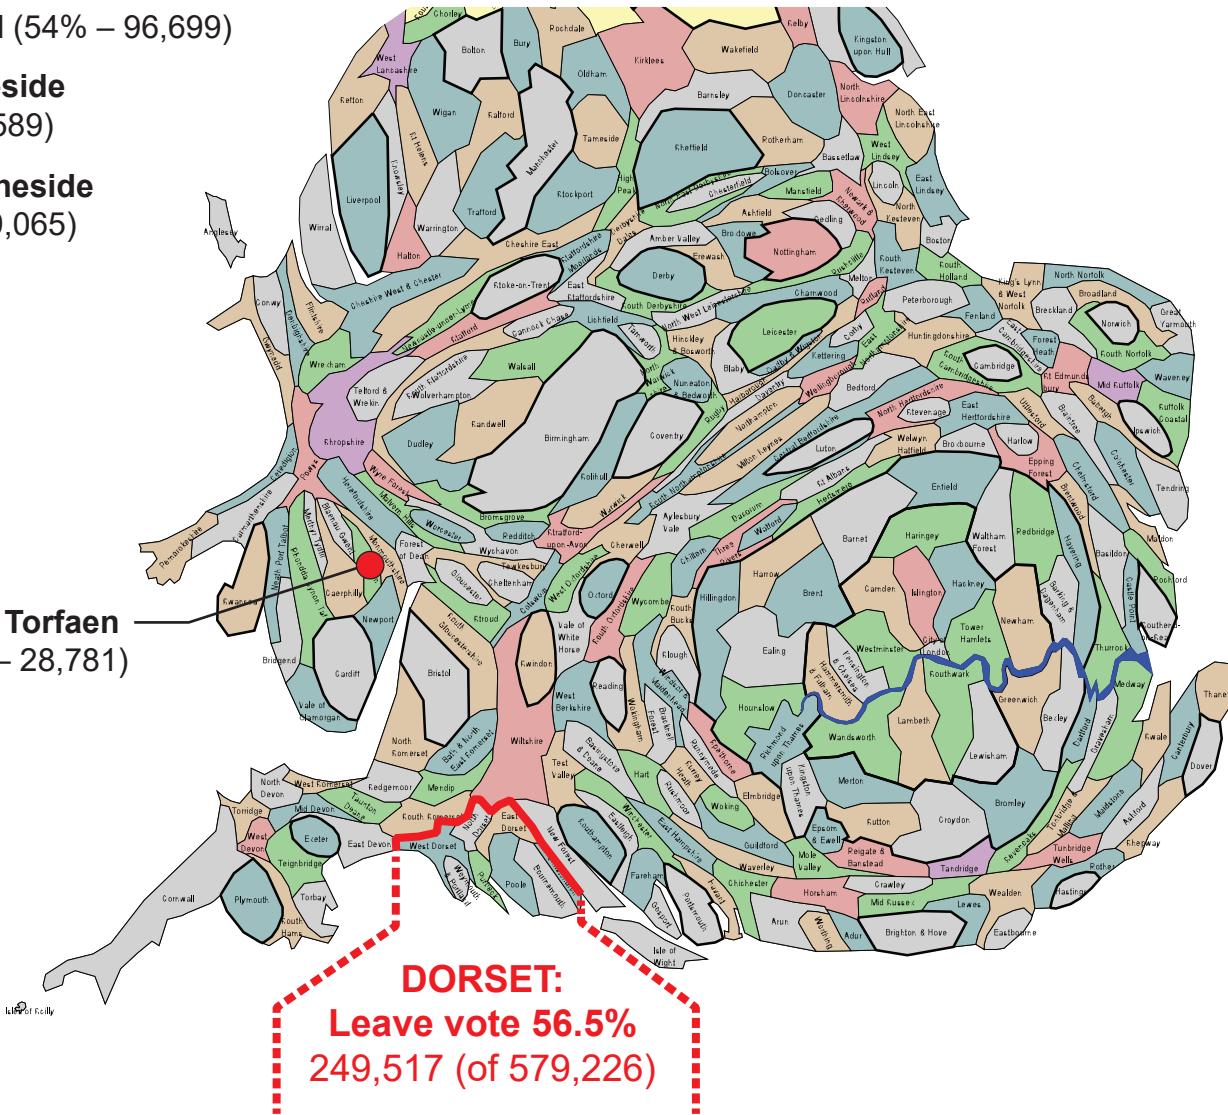

Northumberland (54% – 96,699)

North Tyneside (53% – 60,589)

South Tyneside (62% – 49,065)

**ANTI-DORSET:
Leave 56.1%
235,134 (of 582,339)**

Torfaen (60% – 28,781)

KEY to 'ANTI-'

North Tyneside = voting district
(53%) = % Leave vote
(60,589) = number of people voting

**DORSET:
Leave vote 56.5%
249,517 (of 579,226)**